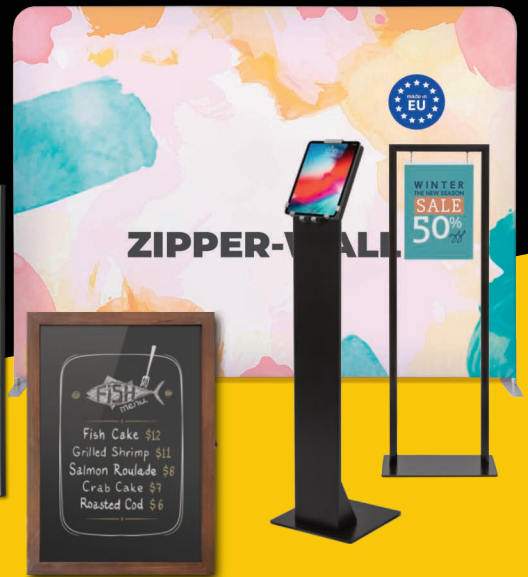

Showdown[®]

DISPLAYS

what's new

NEW PRODUCTS

2022

your one-stop-shop for displays and signage, pos, promotional signs, graphics and visual communication

INSERT FRAME STEEL

- Strong, robust steel construction with elegant thin design
- Quick and easy installation due to double-sided adhesive tape
- Quick poster exchange in just a few seconds

POSTER DISPLAY SWING

- Cost effective alternative for Poster Display
- Easy poster exchange with a double-sided acrylic pocket
- Perfect solution in retail, hospitality and public spaces

FABRIC FRAME ELEGANT

- Slim but strong 22 mm profile
- Classic profile thanks to silver colour
- Easy and quick change of graphic without tools

perfect for short-term promotions

FABRIC FRAME ELEGANT BLACK

- Stylish and unique black thin profile of 22 mm
- Delivered assembled
- Great for hospitality, retail or office market

ROLL-BANNER PREMIUM CLAMP

- Possibility to change the graphic easily
- Height adjustable
- Elegant cassette with teardrop shaped side caps

RENEWED VERSION

ROLL-BANNER DELUXE

- Extremely durable banner with an elegant finish
- Roll-Banner with easy graphic exchange
- Height adjustable