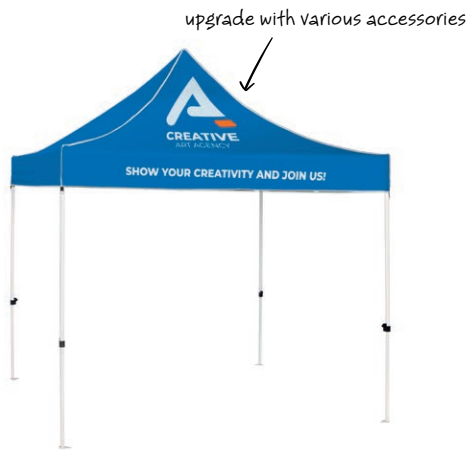

NEW: BLACK COLOUR

OUTDOOR MENU CASE LOGO / LED

- 37 mm anodised aluminium profile
- Perfect in front of restaurants, bars and cafés
- Logo panel for individual brandings

NEW: BLACK COLOUR

LOCKABLE MENU STAND LOGO / LED

- Functional anodised info pole
- Top card for individual logos
- Suitable for outdoor use in covered area

NEW: BLACK COLOUR

A4/A3 MENU BOARD DESIGN STANDARD

- Angled aluminium pole with classic Snap Frame
- Heavy square base with 4 rubber feet
- UV stable anti-glare poster foil

FLEX WALL

- Adjustable in height and width with telescopic poles
- Lightweight system, easy to transport and move around
- A great advertising backwall suitable for every budget

ZIPPER-WALL STRAIGHT BASIC

- Classic 32 mm frame for a great impression
- Easy and quick to assemble thanks to tool-free assembly
- Produced in our production centre in the Czech Republic

FENCE BANNER

- Advertising outdoor fabric banner suitable for attachment on walls, buildings and fences
- High impact with various sizes
- Stable dye sublimation graphic with transparent plastic grommets