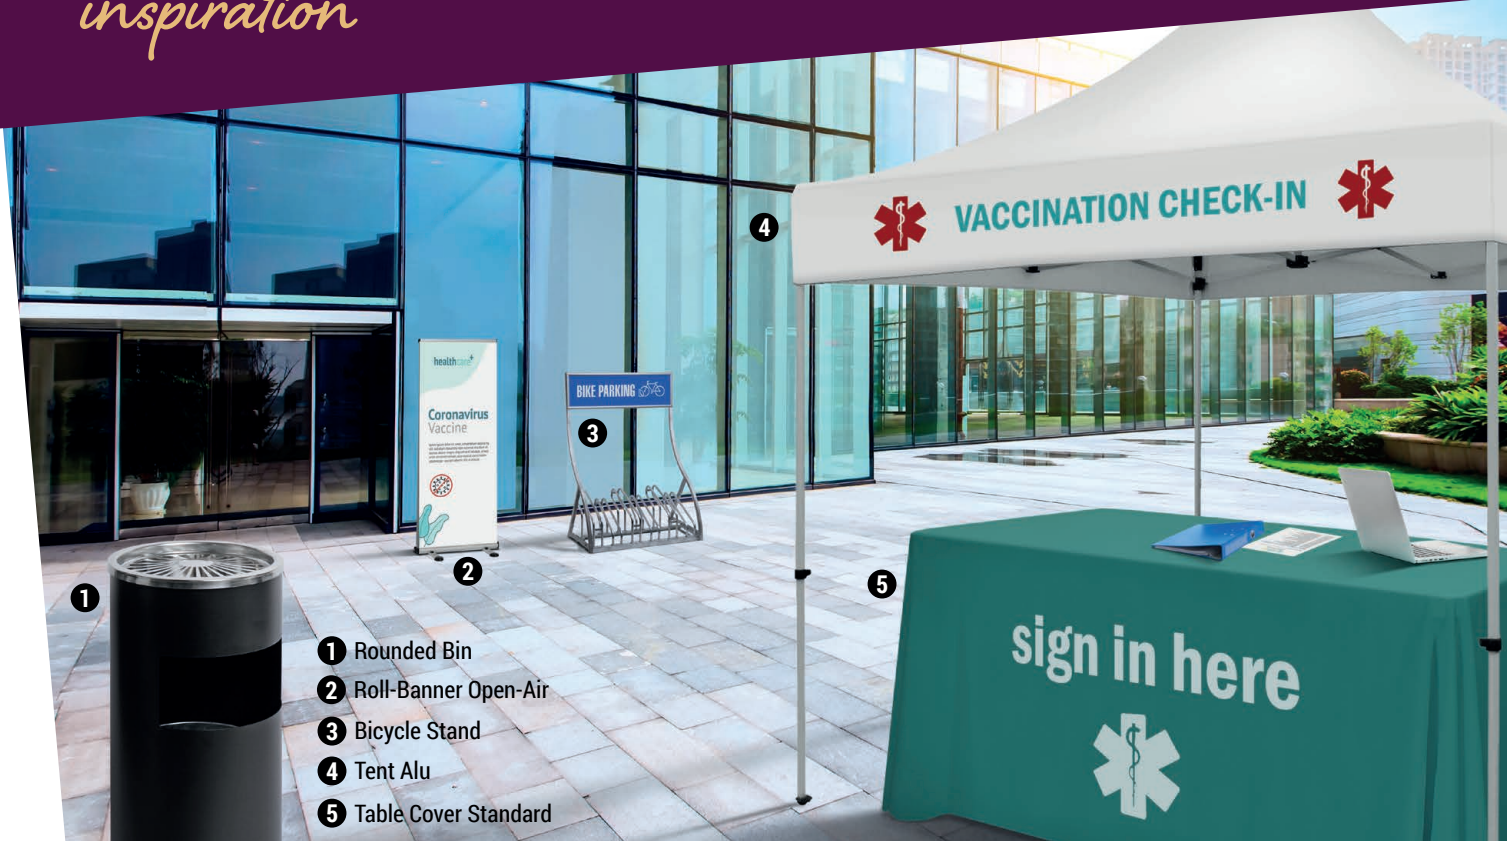

OUTDOOR

inspiration

- 1 Rounded Bin
- 2 Roll-Banner Open-Air
- 3 Bicycle Stand
- 4 Tent Alu
- 5 Table Cover Standard

NAVIGATE

Navigate visitors. Make yourself visible with a tent and use the table cover for event registration.

- 6 Tent Alu
- 7 Beach Flag Alu Drop

- 8 Beach Flag Alu Wind
- 9 A-Board Antique
- 10 Natura Chalk Board Classic
- 11 Table Top Chalkboard

OUTDOOR

inspiration

1

ROUNDED BIN

- Steel construction freestanding bin
- Stainless steel ashtray top
- Easy to open and clean

- Strong lightweight portable aluminium tent
- Durable, weather resistant construction parts
- Great solution for outdoor events

5

TABLE COVER STANDARD

- Easy and quick to set up
- Machine-washable and wrinkle resistant
- Ideal to use at events and demonstrations

10

NATURA CHALK BOARD CLASSIC

- Antique vintage look
- Perfect for promotions in hospitality
- Easy dry wipe cleaning

11

TABLE TOP CHALKBOARD

- Easy writing and cleaning
- Ideal for special deal presentation
- Available in black, dark brown and light brown